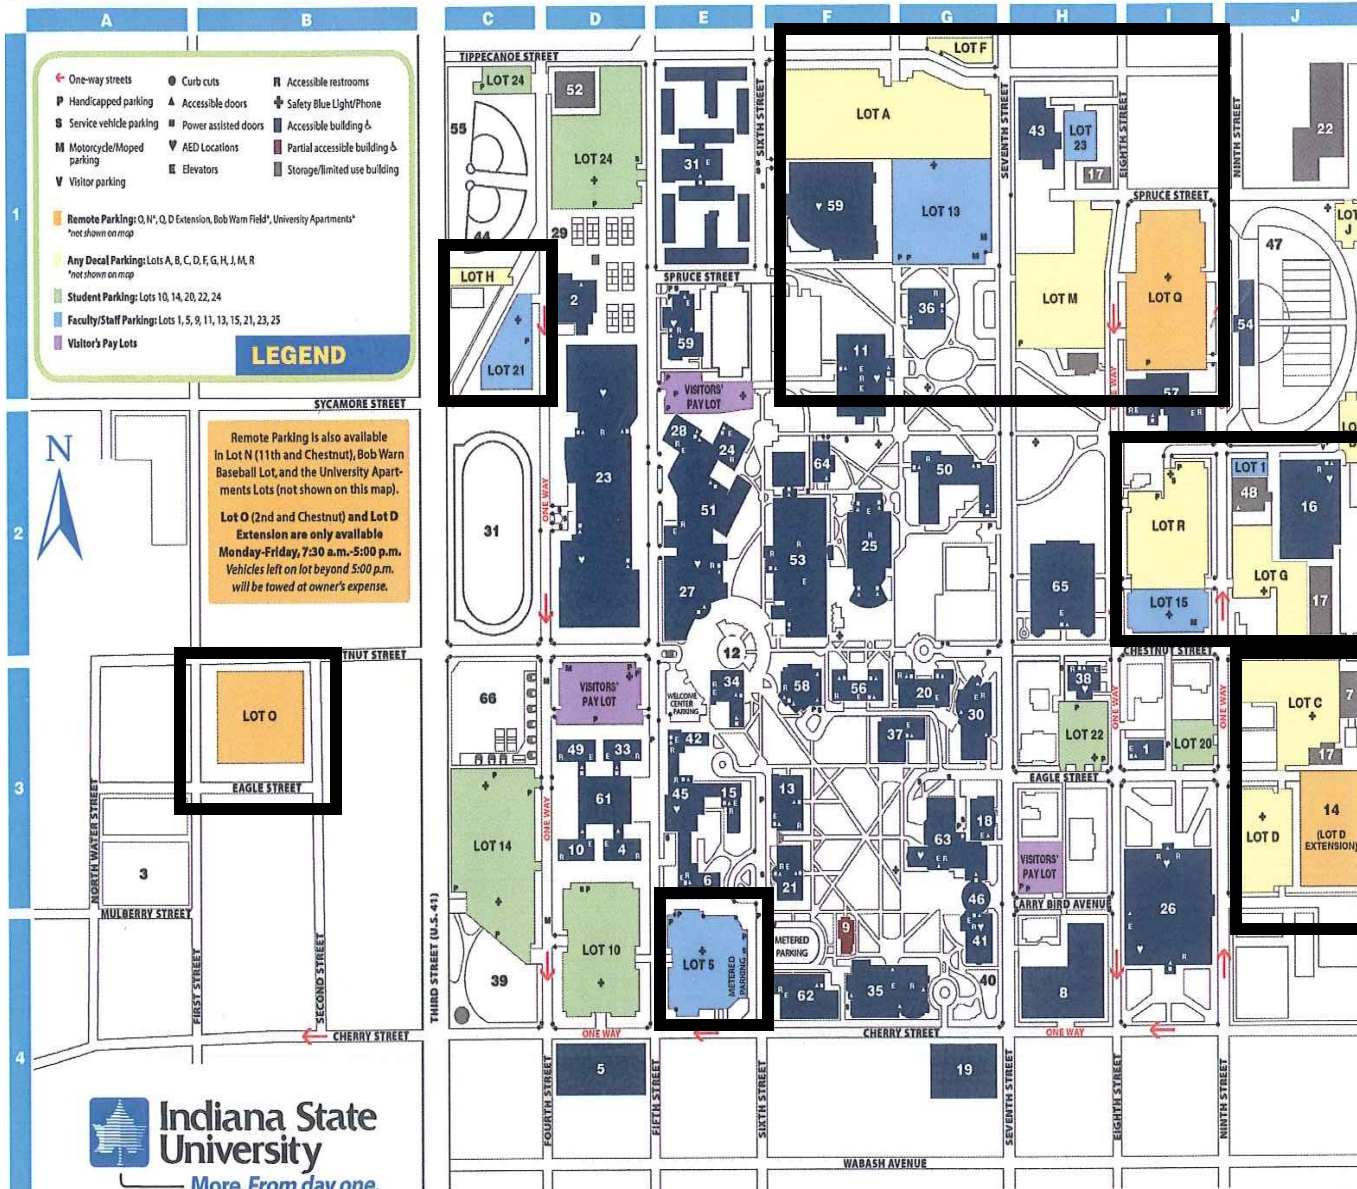

INDIANA STATE UNIVERSITY

Faculty/Staff Permits allow you to park in any of the blue, yellow, or orange lots on campus as outlined on the map.

CAMPUS MAP