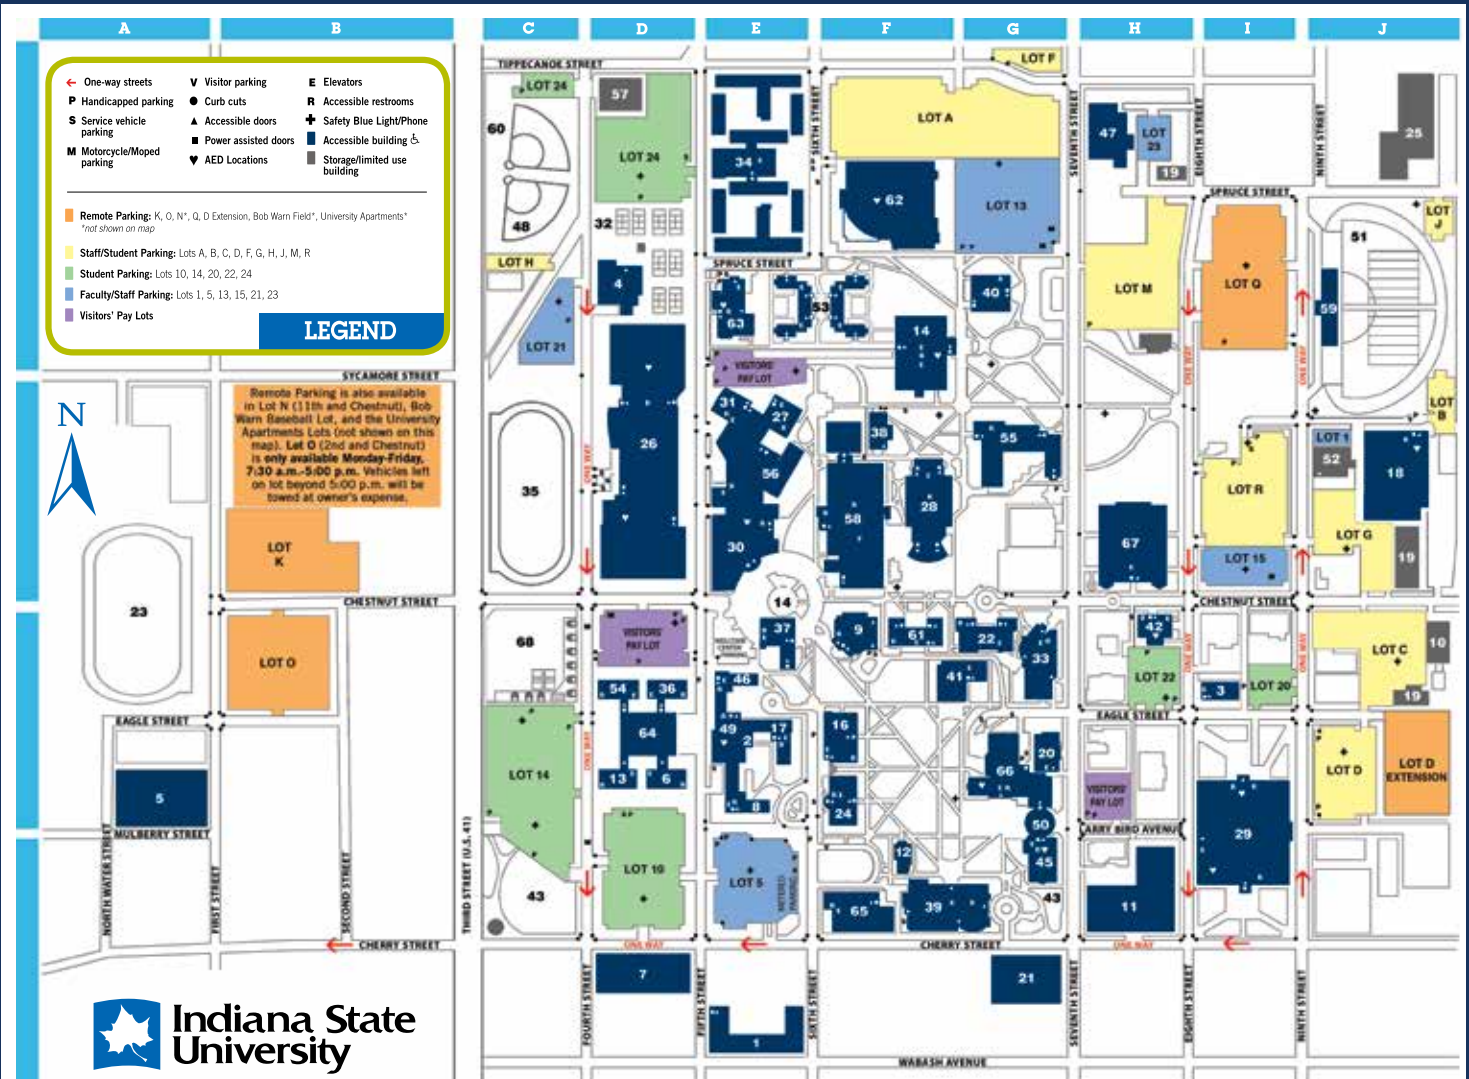

INDIANA STATE UNIVERSITY CAMPUS MAP

CAMPUS BUILDING LIST

REVISED JULY 2015

1	500 Wabash	4-E	14	Cunningham Memorial Library—LC	1-F	42	Health and Human Services, College of	3-H	41	Normal Hall—NH	3-G	30	Student Counseling Center (Hulman Memorial Student Union—HU)	2-E
2	Academic Enrichment Center	3-E	30	Dede Activity Center Union—HU	2-E	26	Health and Human Services Building—A	2-D	42	Nursing Building—CN	3-H	66	Student Financial Aid, Office of (Trey Hall—TH)	3-G
37	Admissions, Office of (John W. Moore Welcome Center)	3-E	15	Dede Plaza	2-E	27	Hines Hall—HI	2-E	43	Oakley Place	4-C	63	Student Health Center (Sycamore Center for Wellness and Applied Medicine—SS)	1-E
3	African American Cultural Center—AF	3-I	16	Dreiser Hall—DH	3-F	28	Holmstedt Hall—HH	2-F	44	Oakley Plaza	4-G	62	Student Recreation Center	1-F
26	Arena (Health and Human Services Building—A)	2-D	67	Education, Bayh College of (University Hall—UH)	2-H	29	Hulman Center—HC	3-I	45	Parsons Hall—PH	4-G	41	Student Success Center for (Normal Hall—NH)	3-G
4	Art Annex—AA	1-D	17	Erickson Hall—EH	3-E	30	Hulman Memorial Student Union—HU	2-E	33	Performing and Fine Arts, Richard G. Landini Center for—PA	3-G	63	Sycamore Center for Wellness and Applied Medicine—SS	1-E
61	Arts and Sciences, College of (Stalker Hall—SH)	3-F	18	Facilities Management and Purchasing—FM	2-J	28	IU School of Medicine—Terre Haute (Holmstedt Hall—HH)	2-F	46	Pickler Hall—PI	3-E	41	Student Success Center for (Normal Hall—NH)	3-G
5	Athletics Annex West	3-A	19	Facilities Management Storage Buildings	1-H, 2-J, 3-J	31	Jones Hall—JO	2-E	47	Power Plant—PO	1-H	63	Sycamore Center for Wellness and Applied Medicine—SS	1-E
6	Blumberg Hall—BL	3-D	20	Fairbanks Hall—FH	3-G	32	Klueh Tennis Complex, Duane	1-D	48	Price Field	1-C	64	Sycamore Towers	3-D
7	Bookstore (Barnes and Noble Booksellers) and Indiana State University Foundation	4-D	21	Federal Hall—FD	4-G	33	Landini Center for Performing and Fine Arts, Richard G.—PA	3-G	49	Public Safety—PS	3-E	65	Technology Building—TA	4-F
8	Burford Hall—BU	3-E	22	Fine Arts Building—FA	3-G	14	Library, Cunningham Memorial—LC	1-F	50	Rankin Hall—RA	3-G	39	Technology Center, John T. Myers—TC	4-F
21	Business, Scott College of (Federal Hall—FD)	4-G	7	Foundation, Indiana State University and Bookstore (Barnes and Noble Booksellers)	4-D	37	Moore Welcome Center, John W.	3-E	51	Recreation East	1-J	65	Technology, College of (Technology Building—TA)	4-F
9	Career Center	3-F	23	Gibson Track and Field	2-A	14	Library, Cunningham Memorial—LC	1-F	52	Recycle Center	2-J	32	Tennis Complex, Duane Klueh	1-D
10	Central Chilled Water Plant	3-J	23	Gibson Track and Field	2-A	34	Lincoln Quadrangles—LQ	1-E	53	Reeve Hall	1-E	66	Tilson Music Hall (Trey Hall—TH)	3-G
11	Cherry Street Parking Garage	4-H	54	Global Engagement, Center for (Rhoads Hall)—RH	3-D	35	Marks Field	2-C	54	Rhoads Hall—RH	3-D	66	Trey Hall—TH	3-G
30	Commons (Hulman Memorial Student Union—HU)	2-E	54	Global Engagement, Center for (Rhoads Hall)—RH	3-D	36	Mills Hall—MI	3-D	55	Root Hall—RO	2-G	67	University Hall—UH	2-H
12	Condit House—CH	4-F	66	Graduate and Professional Studies, College of (Trey Hall—TH)	3-G	37	Moore Welcome Center, John W.	3-E	56	Sandison Hall—SA	2-E	49	University Police (Public Safety—PS)	3-E
30	Counseling Center, Student (Hulman Memorial Student Union—HU)	2-E	25	Grounds Maintenance Building	1-J	38	Multimedia Services, Center for	2-F	57	Satellite Chilled Water Plant	1-D	37	Welcome Center, John W. Moore	3-E
13	Cromwell Hall—CR	3-D				39	Myers Technology Center, John T.—TC	4-F	58	Science Building—S	2-F	68	Wolf Field—WF	3-C
						40	New Theater—NT	1-G	59	Simmons Student Activity Center, Michael	1-J			